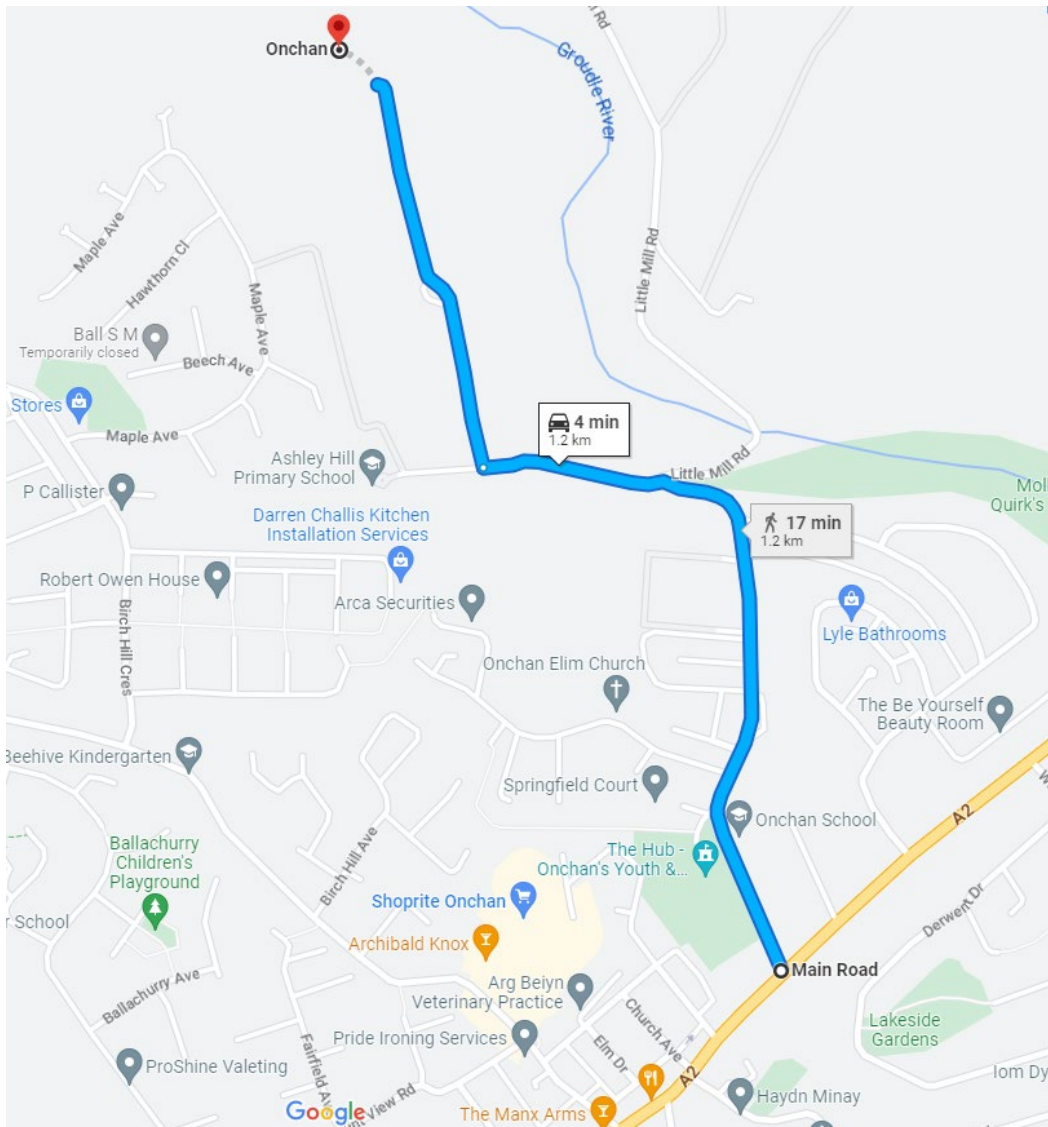

Directions

1. Travelling through Onchan Village on the Main Road, pass through two sets of traffic lights and then turn immediately left after the Commissioners building on to School Road
2. Follow School Road and go past Triumph Aviation on your left, heading towards Little Mill Road.
3. Stay on School Road keeping left at the next junction heading towards Ashley Hill School. **N.B.** Little Mill Road drops down to your right, please don't go down here.
4. Follow the road up-hill and take the next available tight turn, down a private lane to Pod in the Paddock. Continue through the "S" bend going past the property "Brownswood" on your left. Carry on until you reach two white gate posts at the end of the lane.
5. Turn left up the hill where you will see a sign marked "Malt House" please reverse into this area when you can park and will be greeted.

Pod in the Paddock, Woodland Heights, Onchan, Isle of Man